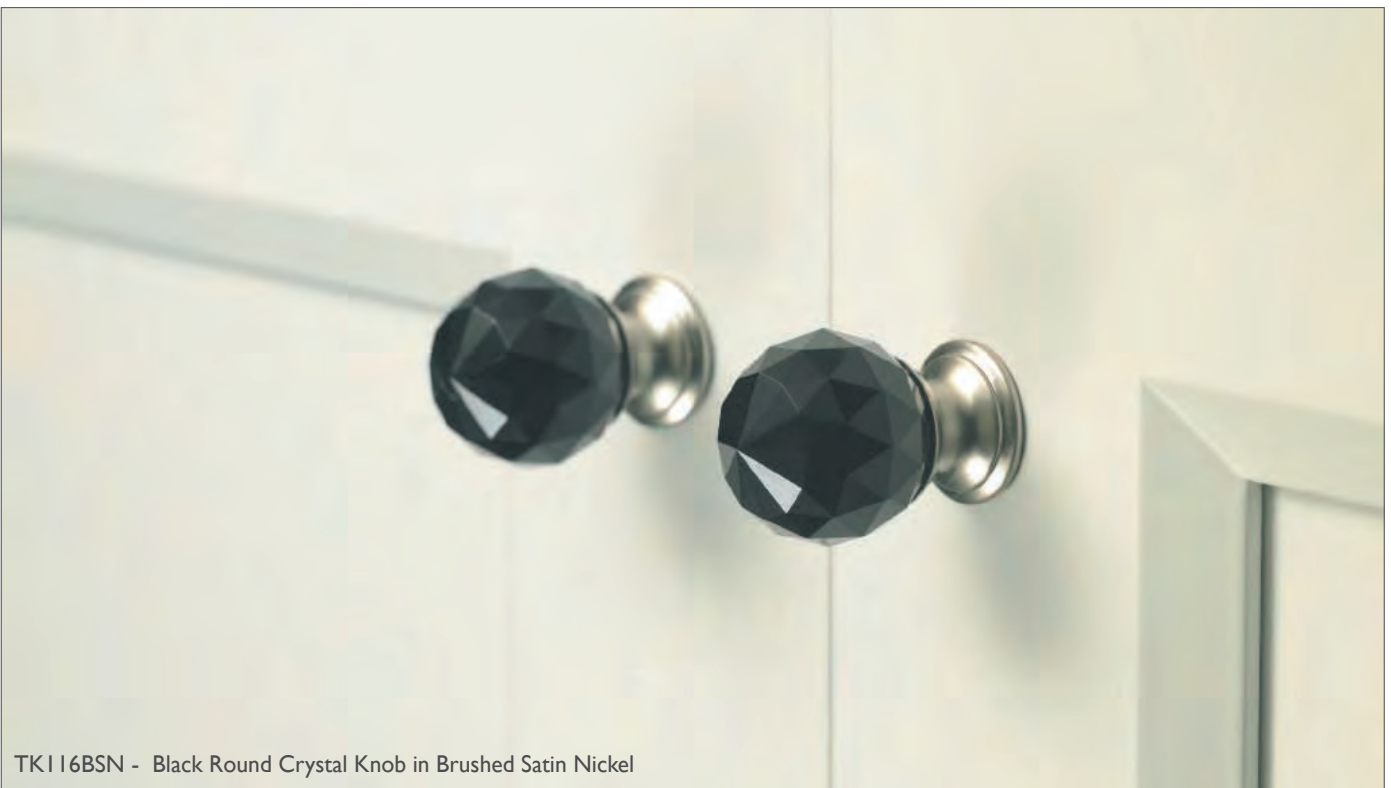

TK116BSN - Black Round Crystal Knob in Brushed Satin Nickel