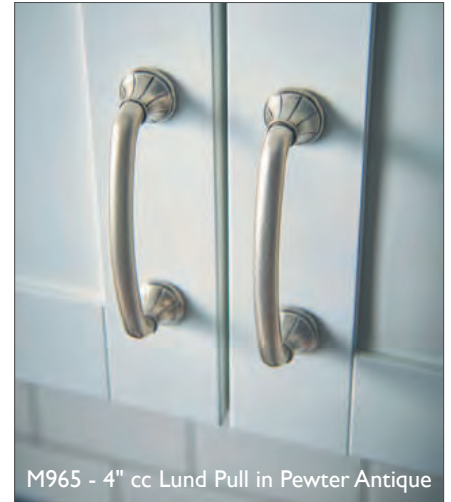

Edwardian Collection

RIBBON & REED AND REGAL DETAILING

M965 & M911 - 4" cc Lund Pull & 1 1/4" Lund Knob in Pewter Antique

4" cc Lund Pull
Tuscan Bronze

3" cc Lund Pull
Polished Nickel

1 1/4" Lund Knob
Pewter Antique