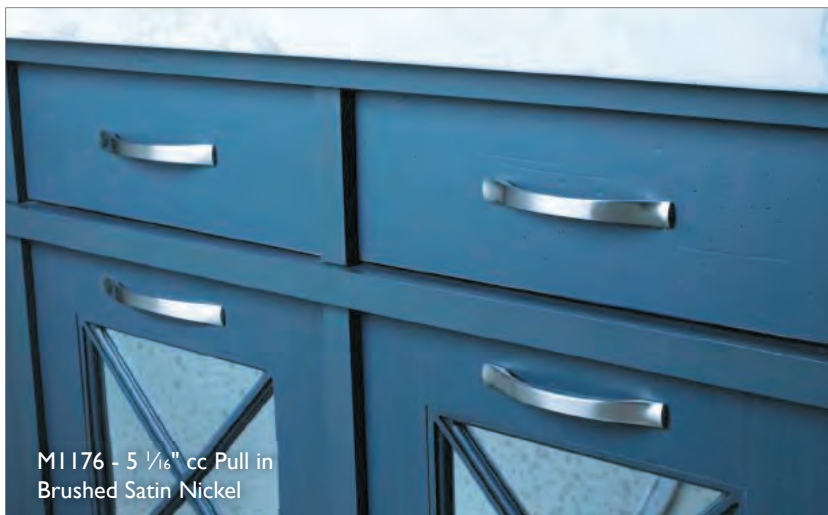

M1176 - 5 1/16" cc Pull in
Brushed Satin Nickel