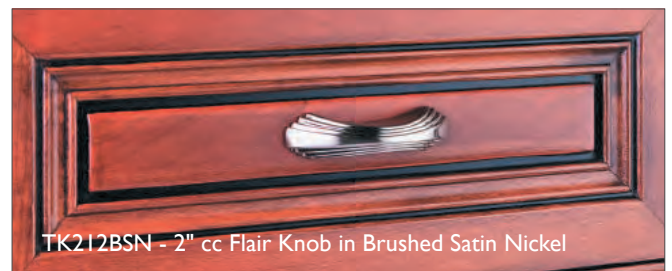

2" cc Sydney Harbour Flair Knob
Polished Chrome

TK212BSN - 2" cc Flair Knob in Brushed Satin Nickel

SYDNEY HARBOUR KNOBS & PULLS

US Patents D680,412; D679,568; D679,569

	BRUSHED SATIN NICKEL	POLISHED CHROME	POLISHED NICKEL	PEWTER ANTIQUÉ	SABLE	UMBRIO
2" cc Flair Knob	TK212BSN	TK212PC	TK212PN	TK212PTA	TK212SAB	TK212UM
5" cc Flair Pull	TK213BSN	TK213PC	TK213PN	TK213PTA	TK213SAB	TK213UM
5" cc Thin Pull	TK216BSN	TK216PC	TK216PN	TK216PTA	TK216SAB	TK216UM
9" cc Flair Pull	TK214BSN	TK214PC	TK214PN	TK214PTA	TK214SAB	TK214UM
12" cc Appliance Pull	TK215BSN	TK215PC	TK215PN	TK215PTA	TK215SAB	TK215UM