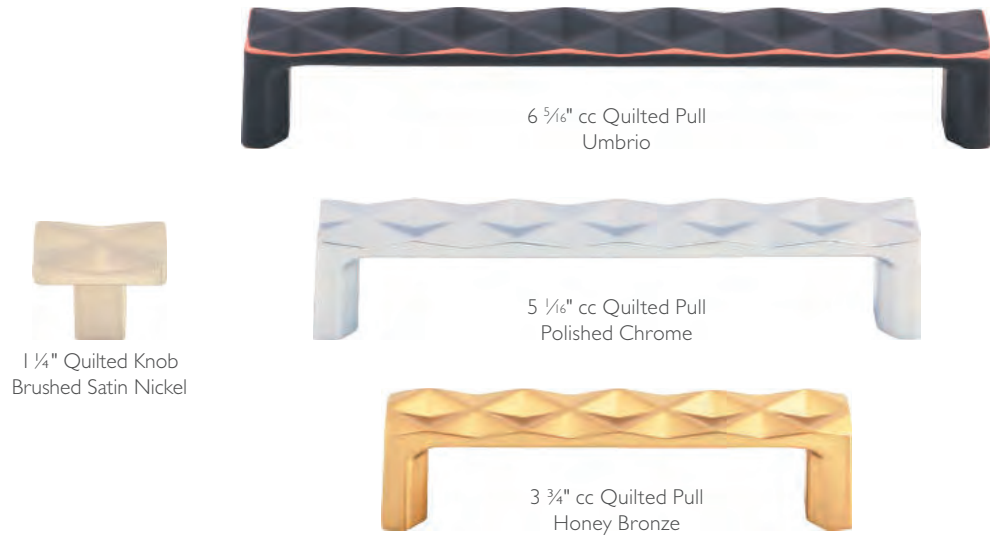

QUILTED KNOB & PULLS

US Patents D764,254 S; D763,655 S

	ASH GRAY	FLAT BLACK	BRUSHED SATIN NICKEL	HONEY BRONZE	POLISHED CHROME	POLISHED NICKEL	SABLE	UMBRIO
1 1/4" Knob	TK560AG	TK560BLK	TK560BSN	TK560HB	TK560PC	TK560PN	TK560SAB	TK560UM
3 3/4" cc Pull	TK561AG	TK561BLK	TK561BSN	TK561HB	TK561PC	TK561PN	TK561SAB	TK561UM
5 1/16" cc Pull	TK562AG	TK562BLK	TK562BSN	TK562HB	TK562PC	TK562PN	TK562SAB	TK562UM
6 5/16" cc Pull	TK563AG	TK563BLK	TK563BSN	TK563HB	TK563PC	TK563PN	TK563SAB	TK563UM