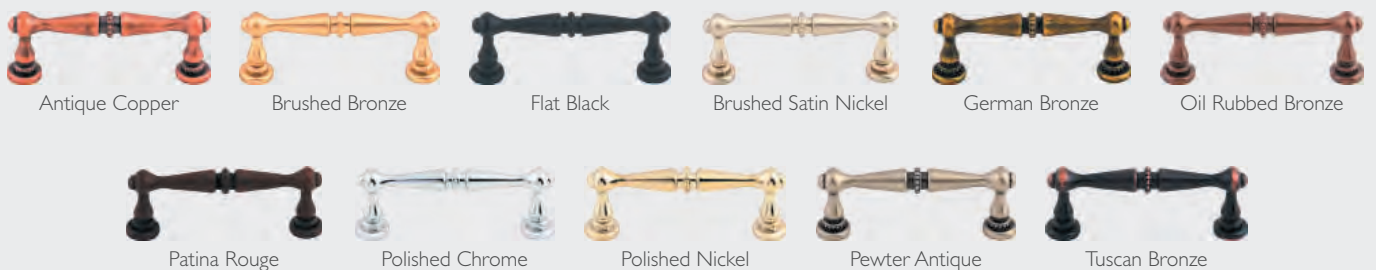

M1941 & M1620 - 5" cc Pull & 1 1/8" Beaded Knob in Polished Chrome

Edwardian Collection

12" cc Edwardian Appliance
Tuscan Bronze

8 3/4" cc Edwardian Pull
Oil Rubbed Bronze

5" cc Edwardian Pull
Polished Chrome

3 3/4" cc Edwardian Pull
Pewter Antique

3" cc Edwardian Pull
Polished Nickel

M922 - 8 3/4" cc Pull
in Oil Rubbed Bronze

EDWARDIAN PULLS

	ANTIQUE COPPER	BRUSHED BRONZE	FLAT BLACK	BRUSHED SATIN NICKEL	GERMAN BRONZE	OIL RUBBED BRONZE	PATINA ROUGE	POLISHED CHROME	POLISHED NICKEL	PEWTER ANTIQUE	TUSCAN BRONZE
3" cc Pull	M1713*	M1717*	M1722*	M1714*	M1720*	M1719*	M1718*	M1716*	M1715*	M1721*	M1712*
3 3/4" cc Pull	–	M1857*	–	–	M915*	M916*	–	M1938*	M1939*	M914*	M1940*
5" cc Pull	–	M1858*	–	–	M918*	M919*	–	M1941*	M1942*	M917*	M1943*
8 3/4" cc Pull	–	M1859*	–	–	M921*	M922*	–	M1944*	M1945*	M920*	M1946*
12" cc Appliance	–	TK158BB*	–	–	TK158GBZ*	TK158ORB*	–	TK158PC*	TK158PN*	TK158PTA*	TK158TB*

FINISHES

*This item is discontinued – limited stock

Ellis™ Collection

TIMELESSLY CHIC

TK3000BLK, TK3003BLK, TK3008BLK
Knob, 6 5/16" cc Pull, 18" cc Appliance Pull in Flat Black

Ellis™ Collection

12" cc Ellis Appliance Pull
Honey Bronze