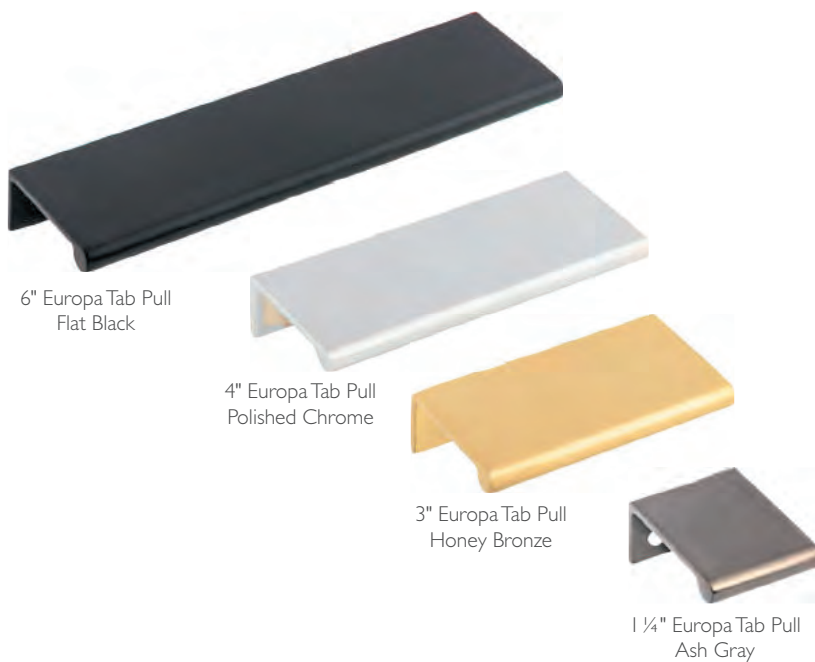

Mercer™ Collection

6" Cut Out Tab Pull
Polished Chrome

5" Cut Out Tab Pull
Brushed Satin Nickel

3 3/4" Cut Out Tab Pull
Flat Black

CUT OUT TAB PULLS

	FLAT BLACK	BRUSHED SATIN NICKEL	POLISHED CHROME	POLISHED NICKEL
4 3/4" L, 3 3/4" cc Cut Out Tab Pull	TK520BLK	TK520BSN	TK520PC	TK520PN
6" L, 5" cc Cut Out Tab Pull	TK521BLK	TK521BSN	TK521PC	TK521PN
8" L, 6" Cut Out Tab Pull	TK522BLK	TK522BSN	TK522PC	TK522PN