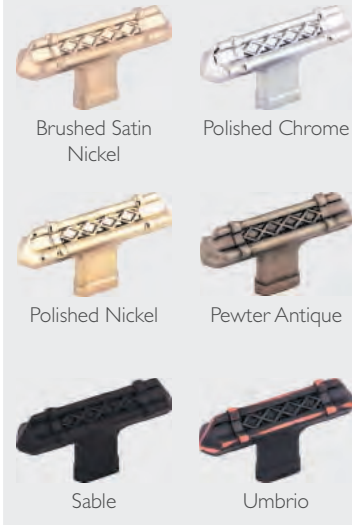

12" cc Victoria Falls Appliance Pull
Polished Nickel

12" cc Victoria Falls Pull
Brushed Satin Nickel

8" cc Victoria Falls Pull
Pewter Antique

5" cc Victoria Falls Pull
Sable

3/4" cc Victoria Falls Knob
Polished Chrome

3" cc Victoria Falls Pull
Umbrio

1/4" Victoria Falls Knob
Brushed Satin Nickel

VICTORIA FALLS KNOBS & PULLS

US Patents D680,404; D680,410

	BRUSHED SATIN NICKEL	POLISHED CHROME	POLISHED NICKEL	PEWTER ANTIQUÉ	SABLE	UMBRIO
3/4" cc Knob	TK220BSN	TK220PC	TK220PN	TK220PTA	TK220SAB	TK220UM
1 1/4" Knob	TK221BSN	TK221PC	TK221PN	TK221PTA	TK221SAB	TK221UM
3" cc Pull	TK222BSN	TK222PC	TK222PN	TK222PTA	TK222SAB	TK222UM
5" cc Pull	TK223BSN	TK223PC	TK223PN	TK223PTA	TK223SAB	TK223UM
8" cc Pull	TK224BSN	TK224PC	TK224PN	TK224PTA	TK224SAB	TK224UM
12" cc Pull	TK225BSN	TK225PC	TK225PN	TK225PTA	TK225SAB	TK225UM
12" cc Appliance Pull	TK226BSN	TK226PC	TK226PN	TK226PTA	TK226SAB	TK226UM
18" cc Appliance Pull	TK227BSN	TK227PC	TK227PN	TK227PTA	TK227SAB	TK227UM

TK222PC- 3" cc Pull in
Polished Chrome

Passport® Collection

12" cc Tower Bridge Appliance Pull
Brushed Satin Nickel

12" cc Tower Bridge Pull
Polished Chrome

5" cc Tower Bridge Pull
Pewter Antique

1 1/2" Tower Bridge Knob
Sable

2 5/8" Tower Bridge T-Knob
Umbrio

FINISHES

TOWER BRIDGE KNOBS & PULLS

US Patents D680,406; D679,978; D679,984

	BRUSHED SATIN NICKEL	POLISHED CHROME	POLISHED NICKEL	PEWTER ANTIQUE	SABLE	UMBRIO
2 5/8" T-Knob	TK204BSN	TK204PC	TK204PN	TK204PTA	TK204SAB	TK204UM
1 1/2" Knob	TK205BSN	TK205PC	TK205PN	TK205PTA	TK205SAB	TK205UM
5" cc Pull	TK206BSN	TK206PC	TK206PN	TK206PTA	TK206SAB	TK206UM
12" cc Pull	TK207BSN	TK207PC	TK207PN	TK207PTA	TK207SAB	TK207UM
12" cc Appliance Pull	TK208BSN	TK208PC	TK208PN	TK208PTA	TK208SAB	TK208UM
18" cc Appliance Pull	TK209BSN	TK209PC	TK209PN	TK209PTA	TK209SAB	TK209UM