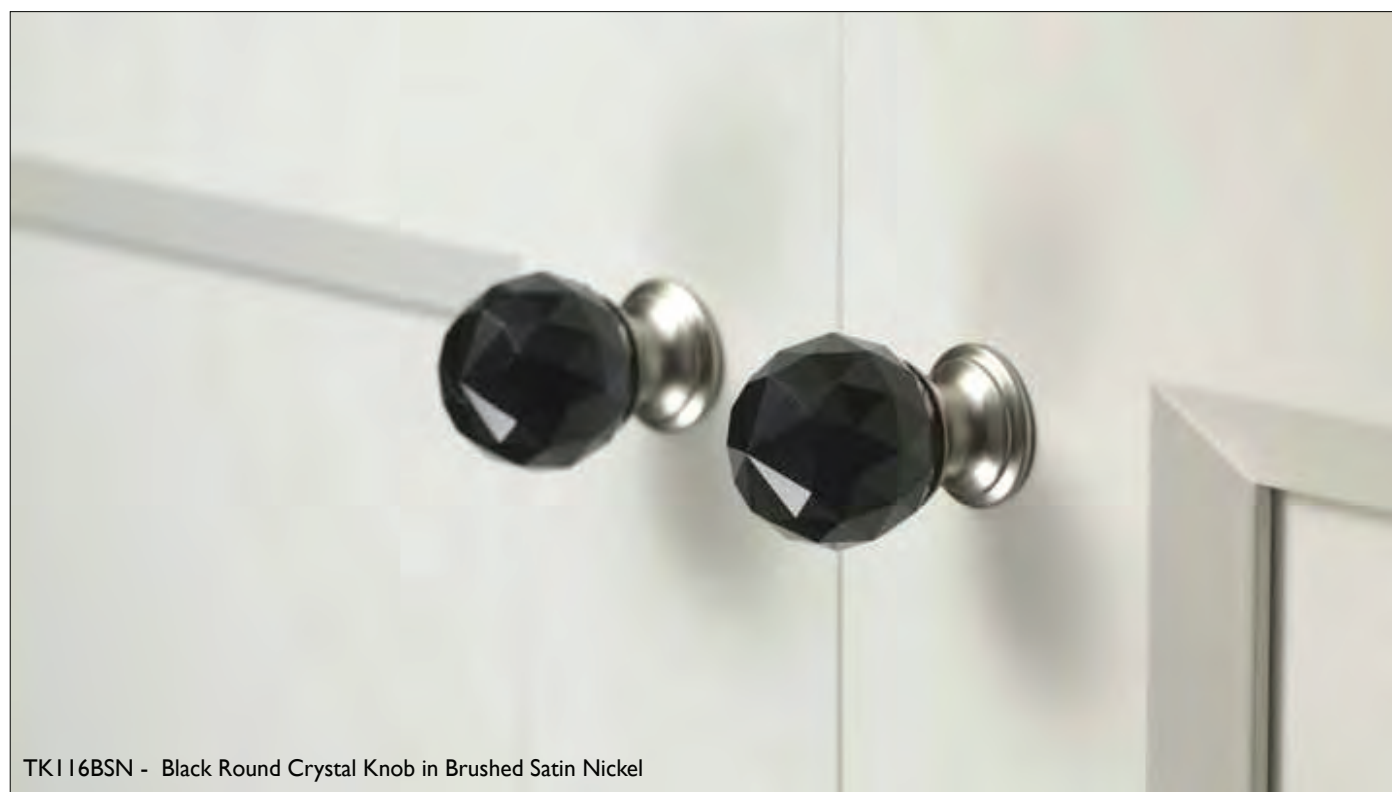

ROUND CRYSTAL KNOBS

	AMBER	BLACK	BLUE	CLEAR	GREEN	LIGHT BLUE	PINK	WINE
1 1/8" – Brushed Satin Nickel Base	TK111BSN	TK115BSN	TK123BSN	TK125BSN	TK119BSN	TK113BSN	TK117BSN	TK121BSN
1 1/8" – Oil Rubbed Bronze Base	TK111ORB	TK115ORB	–	TK125ORB	–	–	–	TK121ORB
1 1/8" – Polished Chrome Base	TK111PC	TK115PC	TK123PC	TK125PC	TK119PC	TK113PC	TK117PC	TK121PC
1 3/8" – Brushed Satin Nickel Base	TK112BSN	TK116BSN	TK124BSN	TK126BSN	TK120BSN	TK114BSN	TK118BSN	TK122BSN
1 3/8" – Oil Rubbed Bronze Base	TK112ORB	TK116ORB	–	TK126ORB	–	–	–	TK122ORB
1 3/8" – Polished Chrome Base	TK112PC	TK116PC	TK124PC	TK126PC	TK120PC	TK114PC	TK118PC	TK122PC