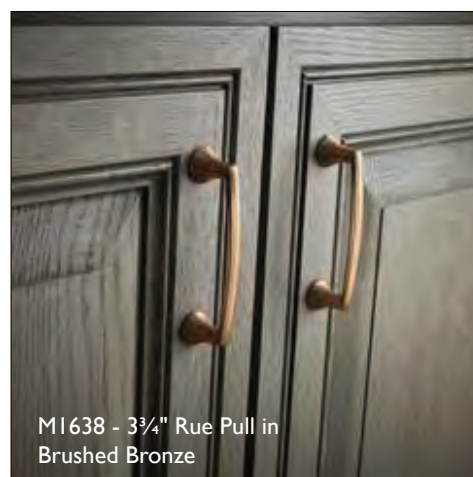

3¾" cc Rue Pull  
Polished Nickel

3¾" cc Grace Pull  
Brushed Satin Nickel

1¼" Lund Knob  
Pewter Antique

M1638 - 3¾" Rue Pull in  
Brushed Bronze