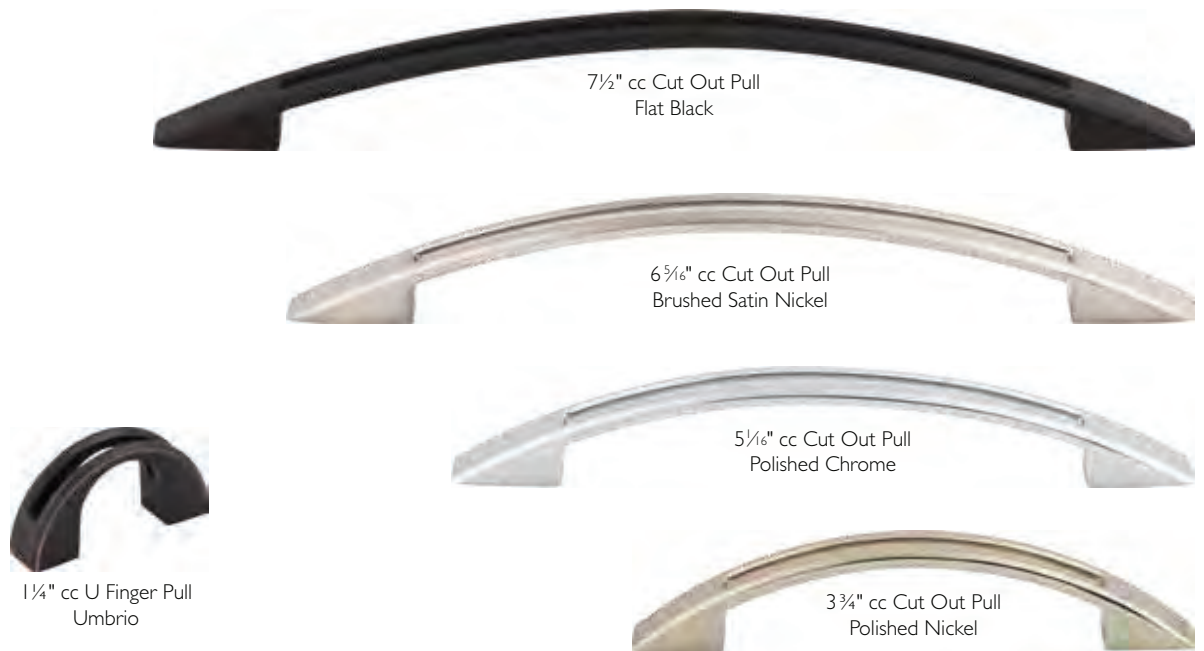

TANGO PULLS

	FLAT BLACK	BRUSHED SATIN NICKEL	POLISHED CHROME	POLISHED NICKEL	SABLE	UMBRIO
1 1/4" cc U Finger Pull	TK617BLK	TK617BSN	TK617PC	TK617PN	TK617SAB	TK617UM
3 3/4" cc Cut Out Pull	TK618BLK	TK618BSN	TK618PC	TK618PN	TK618SAB	TK618UM
5 1/16" cc Cut Out Pull	TK619BLK	TK619BSN	TK619PC	TK619PN	TK619SAB	TK619UM
6 5/16" cc Cut Out Pull	TK620BLK	TK620BSN	TK620P	TK620PN	TK620SAB	TK620UM
7 1/2" cc Cut Out Pull	TK621BLK	TK621BSN	TK621PC	TK621PN	TK621SAB	TK621UM