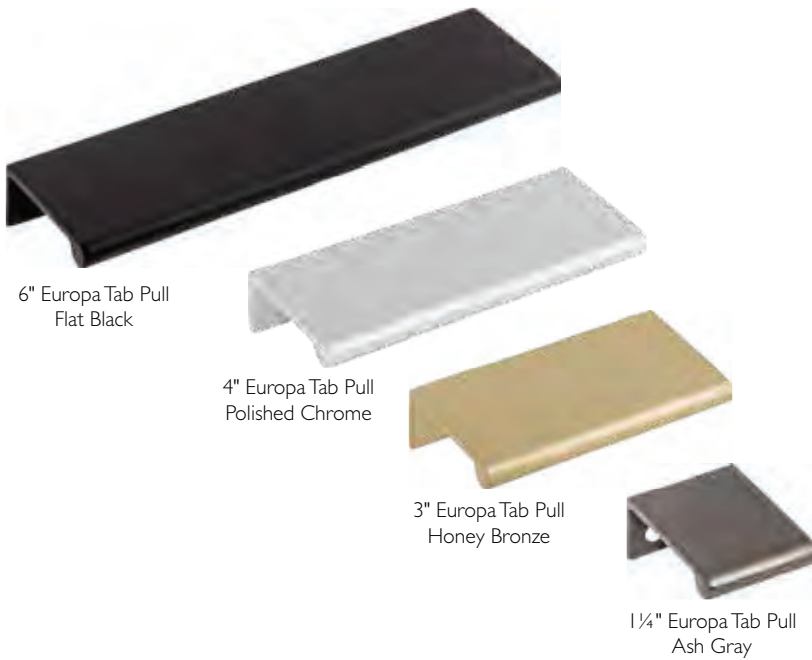

6" Europa Tab Pull
Flat Black

4" Europa Tab Pull
Polished Chrome

3" Europa Tab Pull
Honey Bronze

1¼" Europa Tab Pull
Ash Gray

EUROPA TAB PULLS

	ASH GRAY	FLAT BLACK	BRUSHED SATIN NICKEL	HONEY BRONZE	POLISHED CHROME	POLISHED NICKEL
1¼" L, 5/8" cc Tab Pull	TK500AG	TK500BLK	TK500BSN	TK500HB	TK500PC	TK500PN
3" L, 2" cc Tab Pull	TK501AG	TK501BLK	TK501BSN	TK501HB	TK501PC	TK501PN
4" L, 3" cc Tab Pull	TK502AG	TK502BLK	TK502BSN	TK502HB	TK502PC	TK502PN
6" L, 5" cc Tab Pull	TK503AG	TK503BLK	TK503BSN	TK503HB	TK503PC	TK503PN