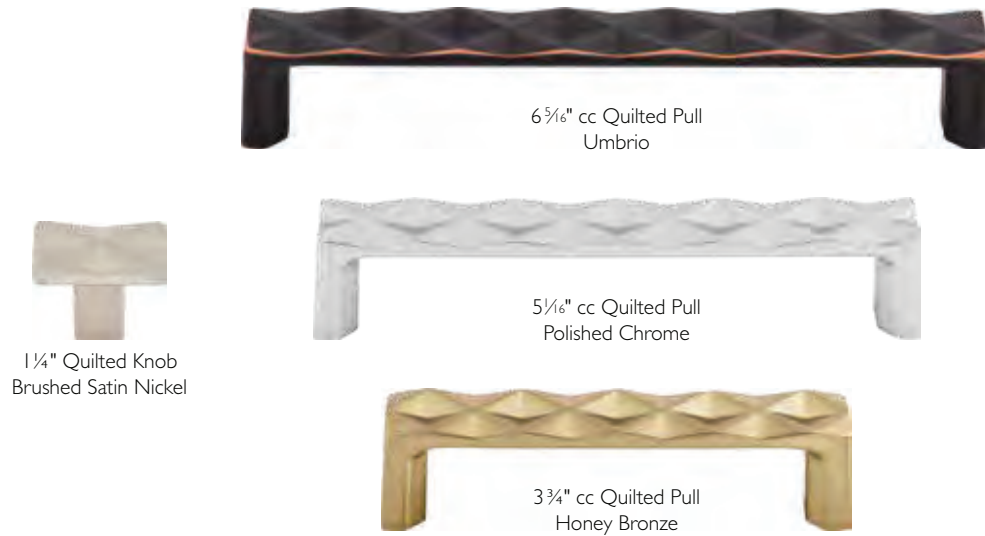

QUILTED KNOB & PULLS

US Patents D764,254 S; D763,655 S

	ASH GRAY	FLAT BLACK	BRUSHED SATIN NICKEL	HONEY BRONZE	POLISHED CHROME	POLISHED NICKEL	SABLE	UMBRIO
1 1/4" Knob	TK560AG	TK560BLK	TK560BSN	TK560HB	TK560PC	TK560PN	TK560SAB	TK560UM
3 3/4" cc Pull	TK561AG	TK561BLK	TK561BSN	TK561HB	TK561PC	TK561PN	TK561SAB	TK561UM
5 1/16" cc Pull	TK562AG	TK562BLK	TK562BSN	TK562HB	TK562PC	TK562PN	TK562SAB	TK562UM
6 5/16" cc Pull	TK563AG	TK563BLK	TK563BSN	TK563HB	TK563PC	TK563PN	TK563SAB	TK563UM