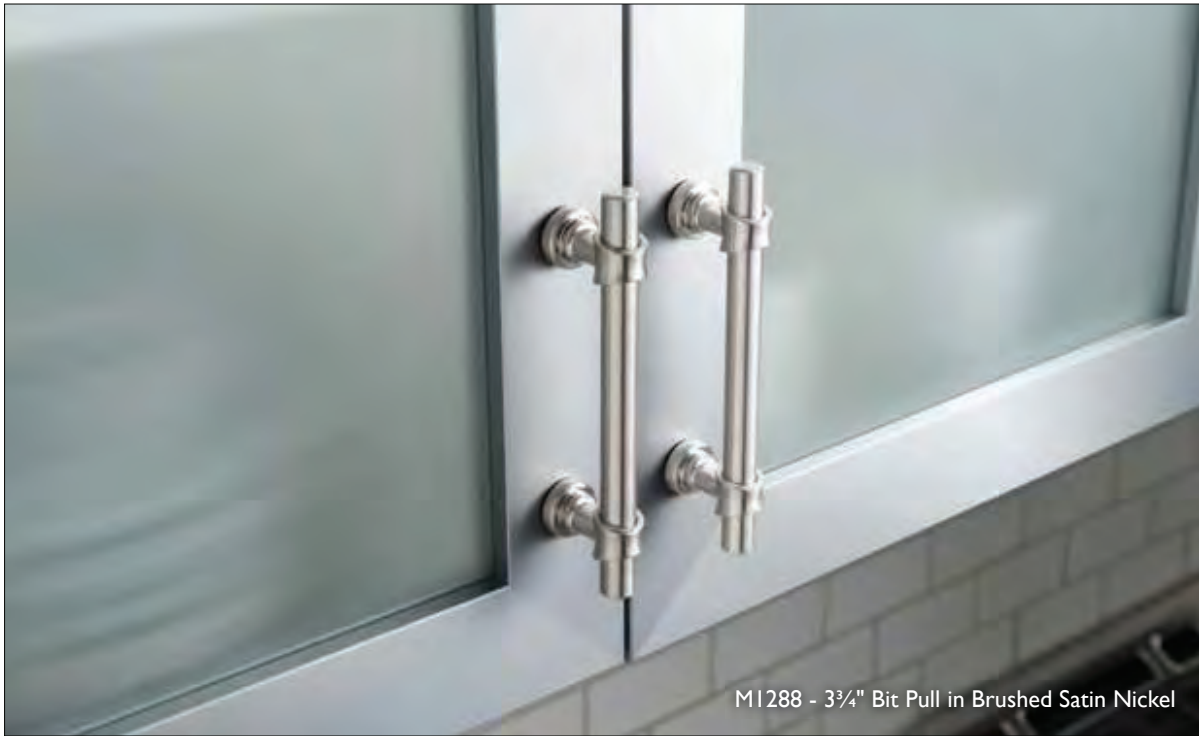

Polished Chrome

Polished Nickel

Pewter Antique

Tuscan Bronze

M1288 - 3¾" Bit Pull in Brushed Satin Nickel

12" cc Bit Appliance Pull  
Honey Bronze

3¾" cc Bit Pull  
Pewter Antique