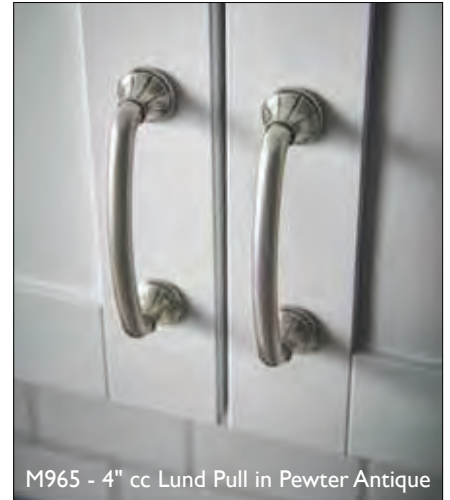

# *Edwardian Collection*

RIBBON & REED AND REGAL DETAILING

M965 & M911 - 4" cc Lund Pull & 1 1/4" Lund Knob in Pewter Antique

4" cc Lund Pull  
Tuscan Bronze

3" cc Lund Pull  
Polished Nickel

1 1/4" Lund Knob  
Pewter Antique