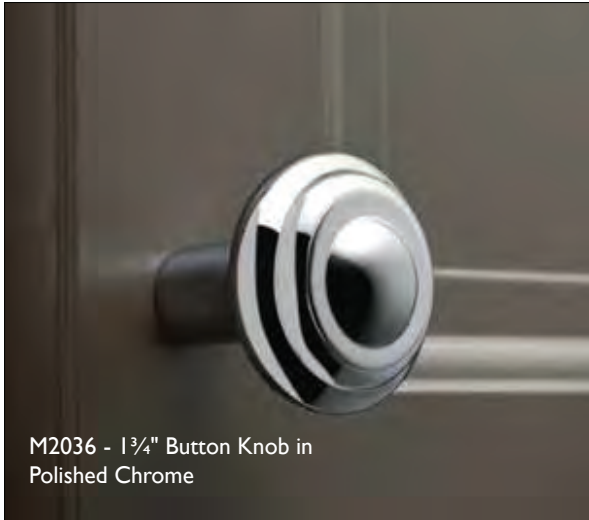

Aspen II Collection - solid cast bronze

M2036 - 1 3/4" Button Knob in Polished Chrome

BUTTON KNOBS

	BRUSHED SATIN NICKEL	POLISHED CHROME	POLISHED NICKEL
1/4" Knob	M2032	M2033	M2034
1 3/4" Knob	M2035	M2036	M2037