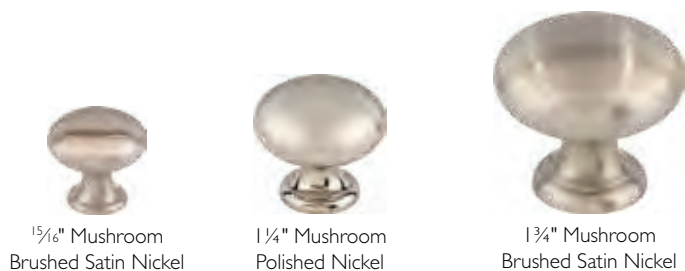

## PULLS

	BRUSHED SATIN NICKEL	POLISHED NICKEL
5 1/16" cc Buckle	M1266	M1267
5 1/16" cc Mandal	M387	M1265

5 1/16" cc Buckle Pull  
Brushed Satin Nickel

5 1/16" cc Mandal Pull  
Polished Nickel

1 5/16" Mushroom  
Brushed Satin Nickel

1 1/4" Mushroom  
Polished Nickel

1 3/4" Mushroom  
Brushed Satin Nickel