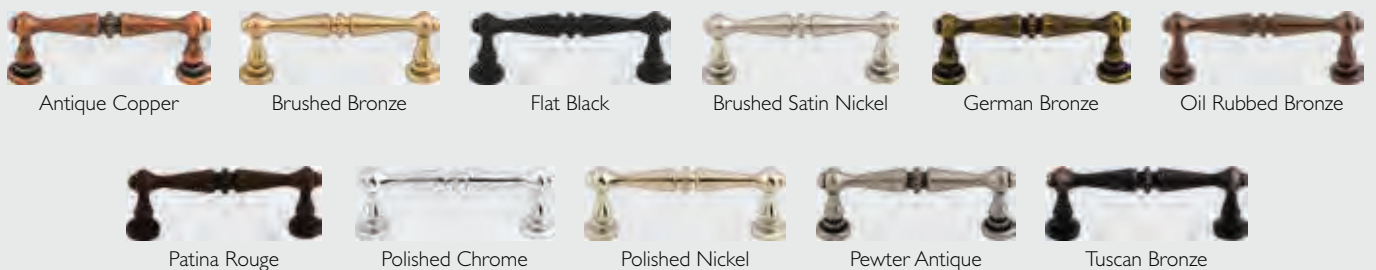

Edwardian Collection

EDWARDIAN PULLS

	ANTIQUE COPPER	BRUSHED BRONZE	FLAT BLACK	BRUSHED SATIN NICKEL	GERMAN BRONZE	OIL RUBBED BRONZE	PATINA ROUGE	POLISHED CHROME	POLISHED NICKEL	PEWTER ANTIQUÉ	TUSCAN BRONZE
3" cc Pull	M1713	M1717	M1722	M1714	M1720	M1719	M1718	M1716	M1715	M1721	M1712
3¾" cc Pull	–	M1857	–	–	M915	M916	–	M1938	M1939	M914	M1940
5" cc Pull	–	M1858	–	–	M918	M919	–	M1941	M1942	M917	M1943
8¾" cc Pull	–	M1859	–	–	M921	M922	–	M1944	M1945	M920	M1946
12" cc Appliance	–	TK158BB	–	–	TK158GBZ	TK158ORB	–	TK158PC	TK158PN	TK158PTA	TK158TB

FINISHES