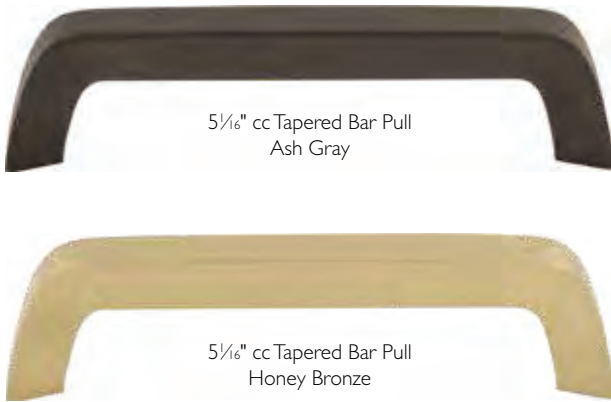

Ash Gray & Honey Bronze Collection

NOUVEAU TAPERED BAR PULL

	ASH GRAY	HONEY BRONZE
5 1/16" cc Tapered Bar Pull	M1897	M1898
6 5/16" cc Tapered Bar Pull	M1891	M1892
7 9/16" cc Tapered Bar Pull	M2182	M2183
8 3/8" cc Tapered Bar Pull	M2184	M2185
12 5/8" cc Tapered Bar Pull	M2186	M2187
17 5/8" cc Tapered Bar Pull	M2188	M2189

DAKOTA CHARLOTTE PULLS

	ASH GRAY	HONEY BRONZE
3" cc Charlotte Pull	M2118	M2119
4" cc Charlotte Pull	M2116	M2117
6" cc Charlotte Pull	M2110	M2111
8" cc Charlotte Pull NEW	M2795	M2796
12" cc Charlotte Pull NEW	M2805	M2806
12" cc Appliance Pull NEW	M2815	M2816
18" cc Appliance Pull NEW	M2825	M2826