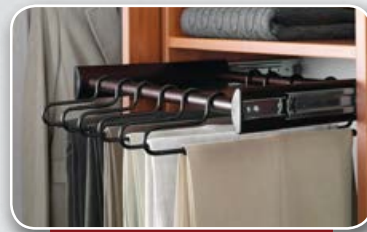

CLOSET ACCESSORIES
STANDARD CLEAT WITH HOOKS