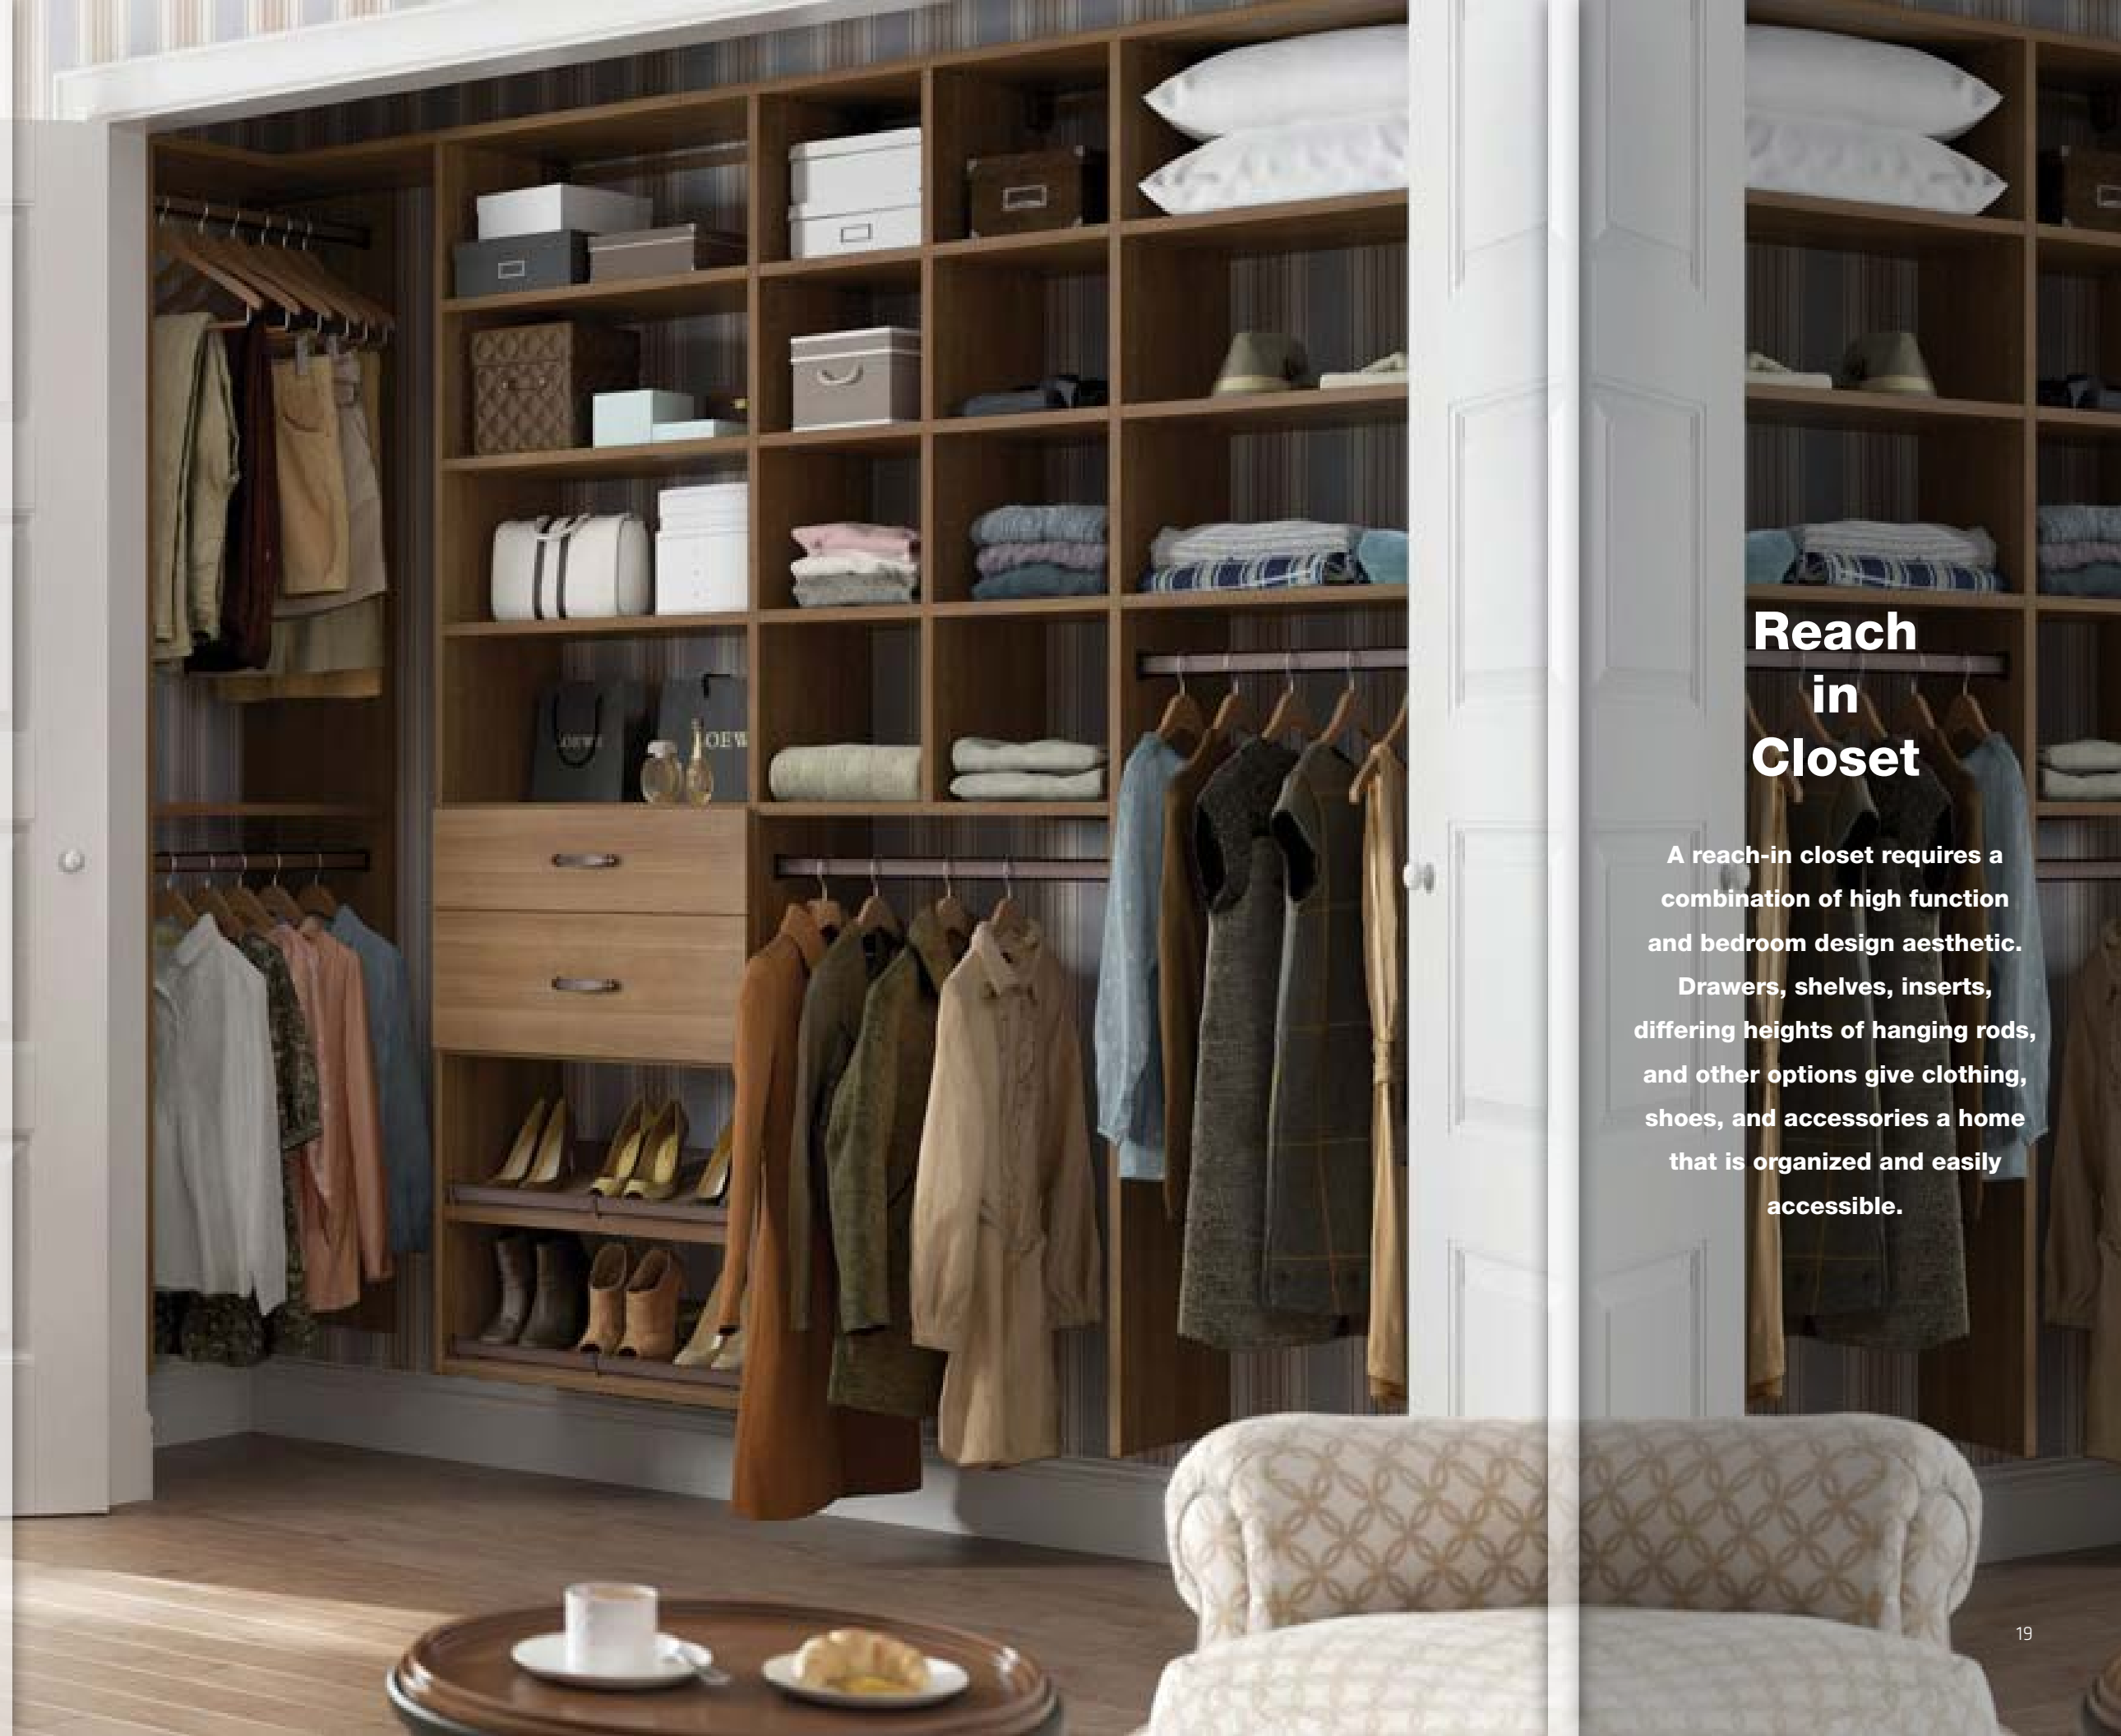

Reach in Closet

A reach-in closet requires a combination of high function and bedroom design aesthetic.

Drawers, shelves, inserts, differing heights of hanging rods, and other options give clothing, shoes, and accessories a home that is organized and easily accessible.