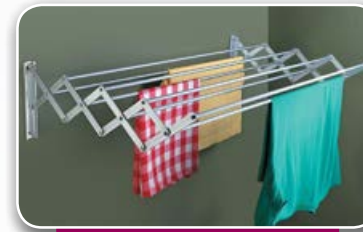

CLOSET ACCESSORIES  
STANDARD CLEAT WITH HOOKS

CLOSET ACCESSORIES  
ELITE CLEAT WITH HOOKS

CLOSET ACCESSORIES  
ELITE DOUBLE HOOK

CLOSET ACCESSORIES  
ELITE SINGLE COAT HOOK

PANTRY ACCESSORIES  
WINE CUBE

PANTRY ACCESSORIES  
PULL OUT PANTRY WIRE BASKETS

PANTRY ACCESSORIES  
PULL OUT SPICE RACK

MUD ROOM&LAUNDRY ACCESSORIES  
WALL MOUNTED DRYING RACK

CLOSET ACCESSORIES  
ELITE SLACK PULL-OUT

CLOSET ACCESSORIES  
TIE BUTLER

CLOSET ACCESSORIES  
ELITE TIE RACK

CLOSET ACCESSORIES  
ELITE BELT HOOK

MUD ROOM&LAUNDRY ACCESSORIES  
CLOTHES DRYING RACK

MUD ROOM&LAUNDRY ACCESSORIES  
STEP STOOL HOOK

MUD ROOM&LAUNDRY ACCESSORIES  
STEP LADDER