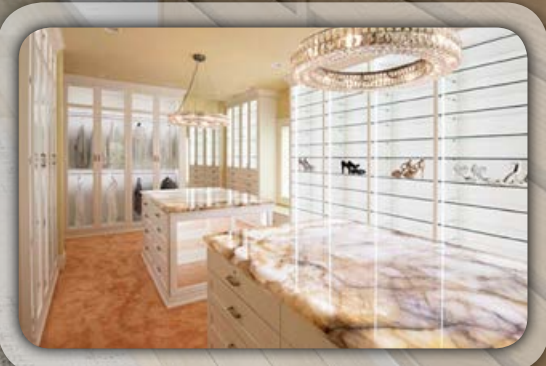

Custom Closet

Your closet should be a place of peace, organization, and style. You shouldn't get a headache every time you try to find a pair of shoes or your favorite sweater. We use the best, most durable products to create a custom closet design that gives you a place for everything so you can put everything in its place. Because we offer full-service custom storage solutions, we're knowledgeable and experienced enough to tackle your biggest storage issues. Let us give your closets a makeover that will change your life.