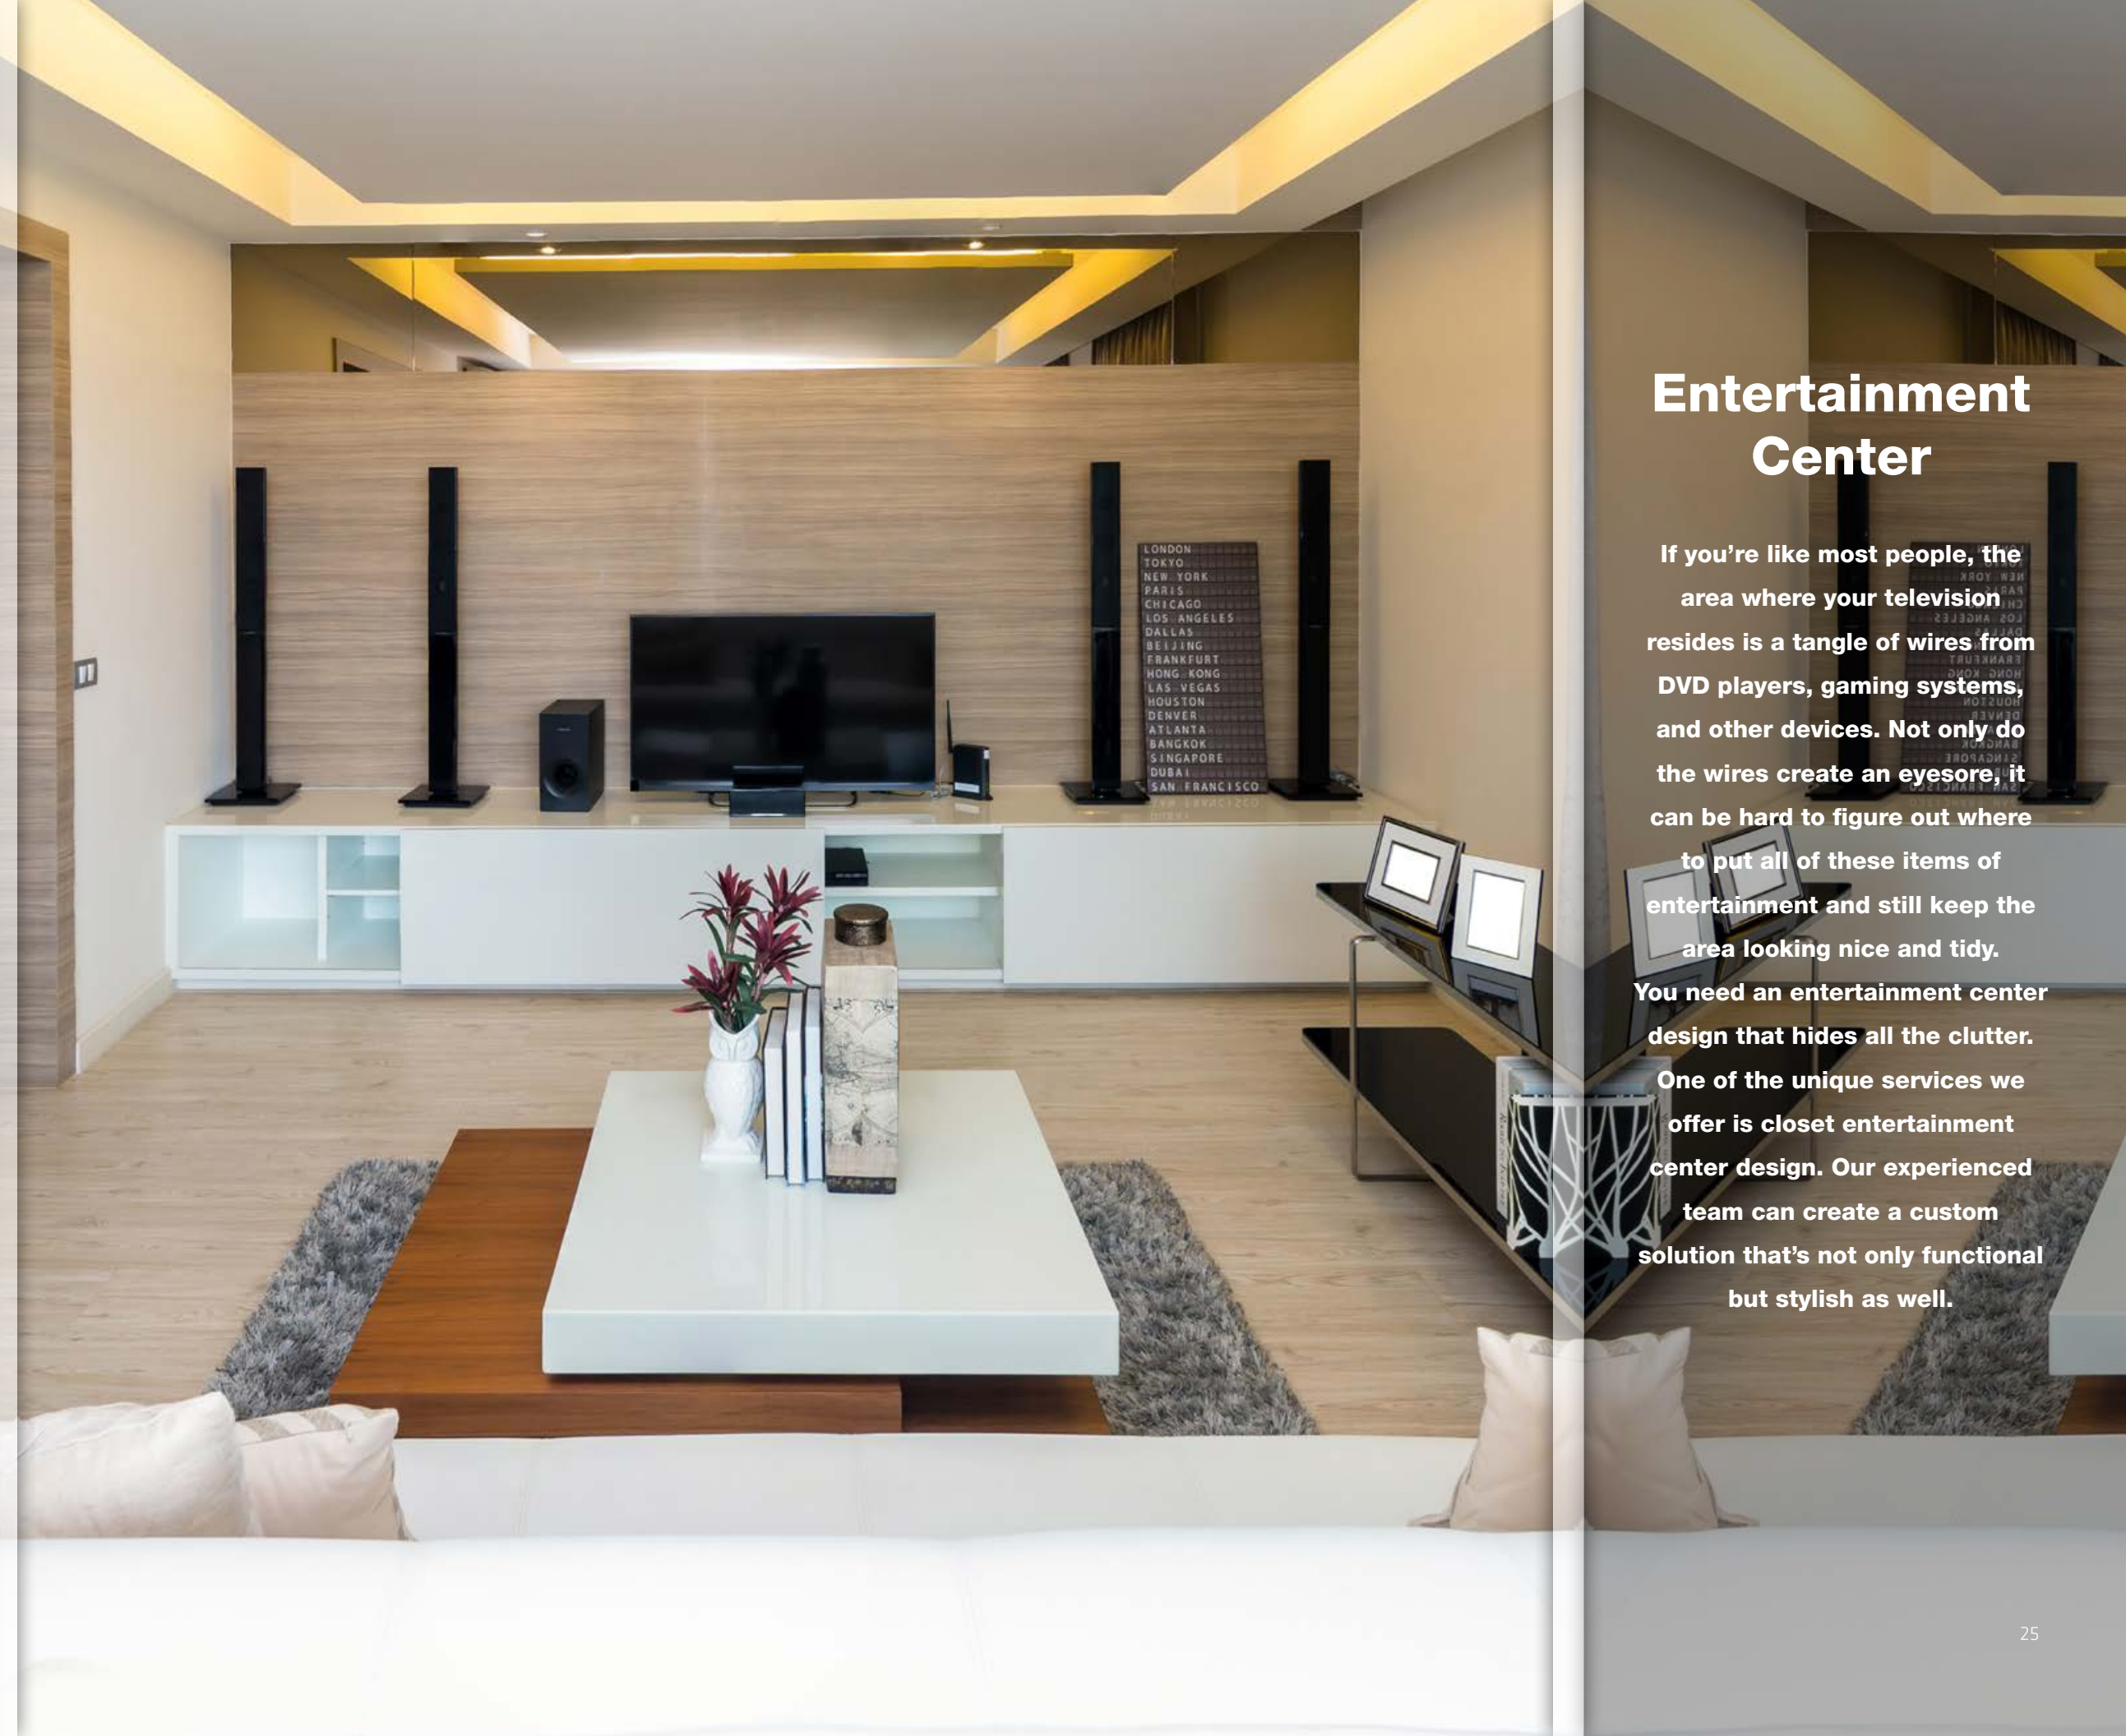

Entertainment Center

If you're like most people, the area where your television resides is a tangle of wires from DVD players, gaming systems, and other devices. Not only do the wires create an eyesore, it can be hard to figure out where to put all of these items of entertainment and still keep the area looking nice and tidy. You need an entertainment center design that hides all the clutter. One of the unique services we offer is closet entertainment center design. Our experienced team can create a custom solution that's not only functional but stylish as well.