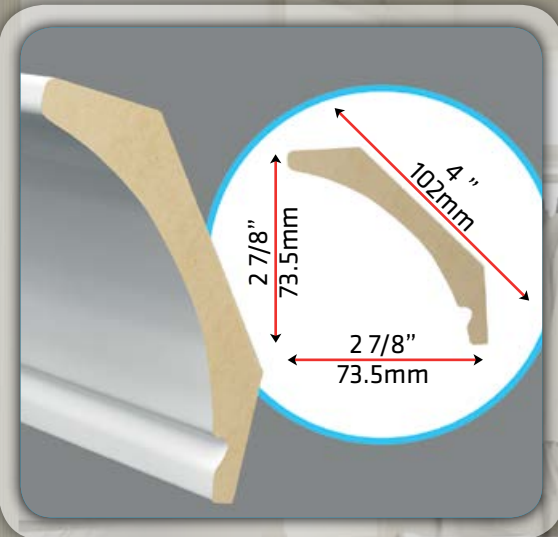

Molding & Trim

Trim boards, also called molding pieces, gracefully cover joints between different surfaces and materials.