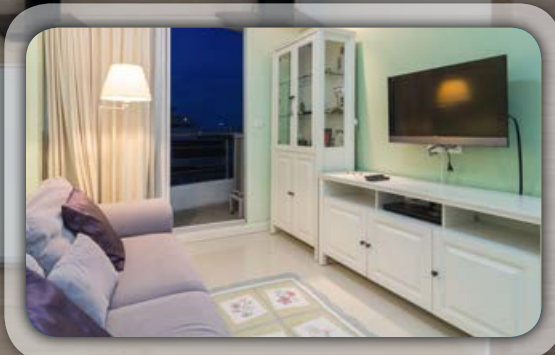

Entertainment Center

If you're like most people, the area where your television resides is a tangle of wires from DVD players, gaming systems, and other devices. Not only do the wires create an eyesore, it can be hard to figure out where to put all of these items of entertainment and still keep the area looking nice and tidy. You need an entertainment center design that hides all the clutter. One of the unique services we offer is closet entertainment center design. Our experienced team can create a custom solution that's not only functional but stylish as well.