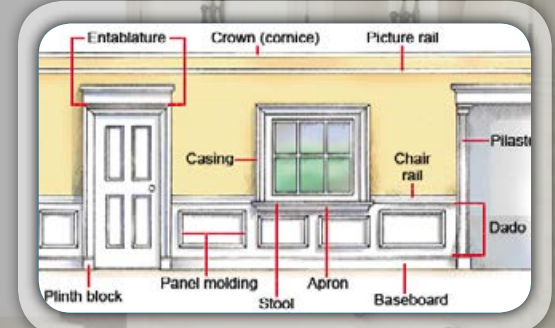

## Wine Bar

A beautifully designed wine bar with great storage will make for a charming social place in your home. Accentuate your true sense of style by selecting one of our many finishes and featuring accessories like steamware holder, wine rack, A beautifully designed wine bar create a lovely ambiance for your home.

## Kids and Teen Closet

Your kids closet and room will need to adapt as he, she grows and changes. Adjustable shelving, hanging areas, and baskets organize the closet to evolve with your child, allowing for a space that stores clothes when he or she is young to become a place that also houses technology, sports equipment, and books as your child grows older.

## Molding & Trim

Trim boards, also called molding pieces, gracefully cover joints between different surfaces and materials.

**CLOSET ACCESSORIES**  
STANDARD CLOSET SHELVES

**CLOSET ACCESSORIES**  
ENGAGE LARGE LINGERIE DRAWER