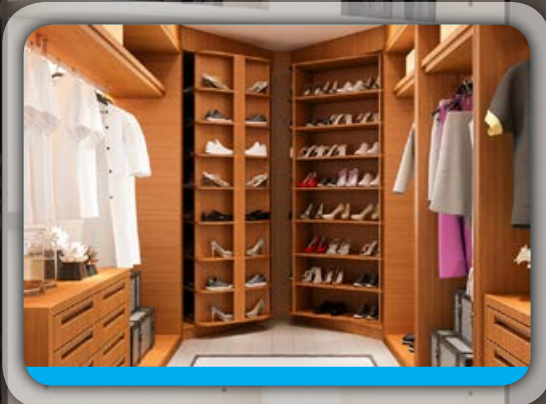

Revolver Shoe Spinner Unit

Revolver Unit solution maximizes storage capabilities in any corner.

Shelves maximize the storage of shoes, purses and folded clothing items.

Adjustable shelves are 24"W x 12-1/2"D (flat shelves) and 25-3/4"W x 5-1/2"D (arch shelves)

System height of 84" - 90" - 94" high fits into a 42" x 42" corner

360 Degree revolving system is achieved by manually rotating the system

Available in different colors