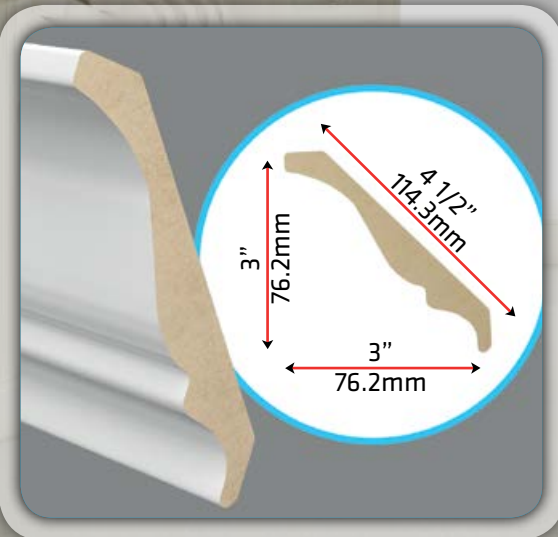

Molding & Trim

Trim boards, also called molding pieces, gracefully cover joints between different surfaces and materials.