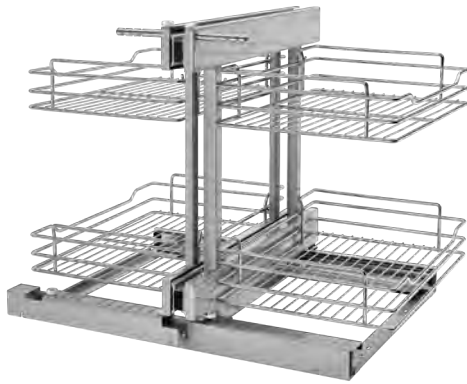

5PSP3-18SC-CR

For video visit:  
[rev-a-shelf.com/videos](http://rev-a-shelf.com/videos)

SCAN FOR PRICING!

**5PSP-15-CR**  
Two-Tier Blind Corner Optimizer  
(15" Non Soft-Close version shown)

Unit partially extended