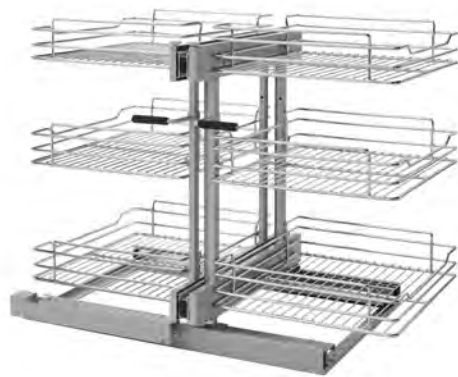

5PSP3-18SC-CR

For video visit:  
[rev-a-shelf.com/videos](http://rev-a-shelf.com/videos)

SCAN FOR PRICING!

**5PSP-15-CR**  
Two-Tier Blind Corner Optimizer  
(15" Non Soft-Close version shown)

Unit partially extended