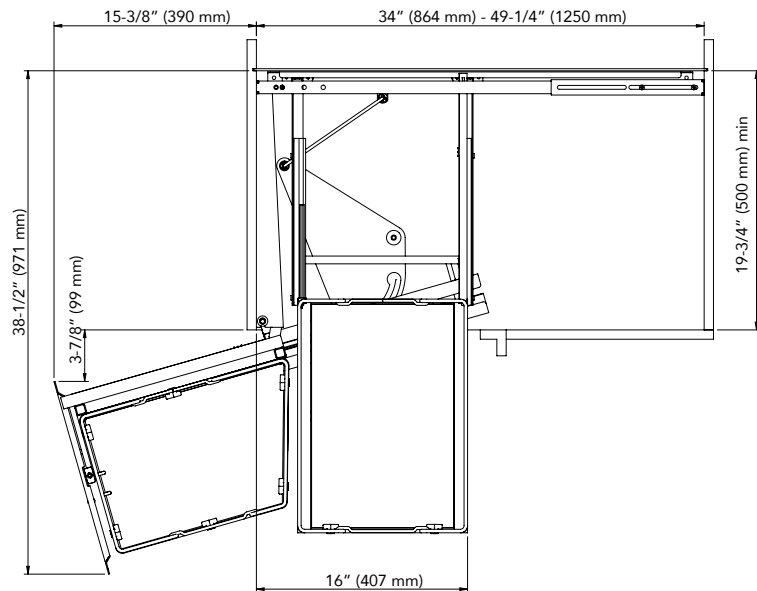

MINIMUM CABINET HEIGHT

26-5/8" (676 mm)

PRODUCT # SURFACE AREA

599-18-L/RMP 726 sq. in.

Solid Bottom Two-Tier Blind Corner Optimizer w/ Soft-Close

PRODUCT	DESCRIPTION	DIMS	MCO	CAB	FINISH	SLP
599-18-LMP	Left Door Mount for Blind Right Corner Cabinet	See Drawings Above	18" (457 mm)	FHBC45	Maple/Chrome	$1911.25
599-18-RMP	Right Door Mount for Blind Left Corner Cabinet	See Drawings Above	18" (457 mm)	FHBC45	Maple/Chrome	$1913.40

Waste
Blind Corner
Sink
Base
Tall
Drawer
Wall
Vanity
Closet
Susan
Lazy
Tresco