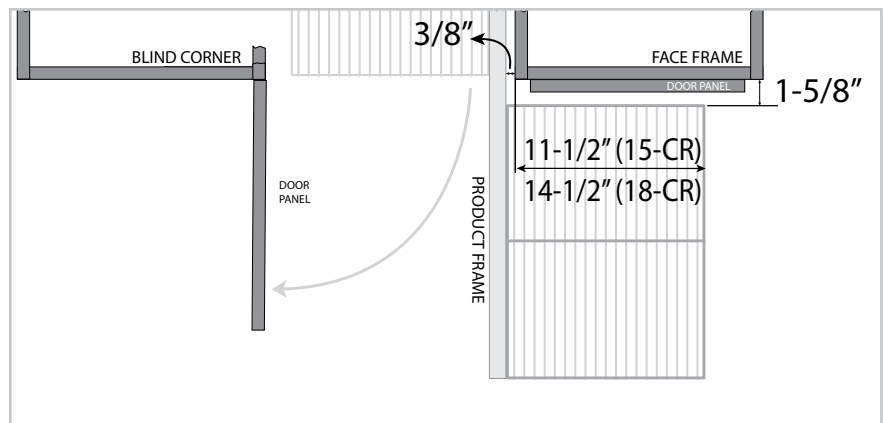

Three-Tier Wire Bottom Blind Corner Optimizer - Non-Handed w/ Soft-Close

PRODUCT	DESCRIPTION	DIMS	MCO	CAB	FINISH	SLP
5PSP3-15SC-CR	Three-Tier Blind Corner Optimizer	26-1/4" (667 mm) W x 20-1/4" (514 mm) D x 24" (610 mm) H	15" (381 mm)	FHBC42	Chrome	$1042.10
5PSP3-18SC-CR	Three-Tier Blind Corner Optimizer	32-1/4" (819 mm) W x 20-1/4" (514 mm) D x 24" (610 mm) H	18" (457 mm)	FHBC45	Chrome	$1147.65

Two-Tier Wire Bottom Blind Corner Optimizer - Non-Handed w/Soft-Close

5PSP-15SC-CR	Two-Tier Blind Corner Optimizer	26-1/4" (667 mm) W x 20-1/4" (514 mm) D x 21" (533 mm) H	15" (381 mm)	BC42	Chrome	$909.75
5PSP-18SC-CR	Two-Tier Blind Corner Optimizer	32-1/4" (819 mm) W x 20-1/4" (514 mm) D x 21" (533 mm) H	18" (457 mm)	BC45	Chrome	$1023.10

Two-Tier Wire Bottom Blind Corner Optimizer - Non-Handed

5PSP-15-CR	Two-Tier Blind Corner Optimizer	26-1/4" (667 mm) W x 20-1/4" (514 mm) D x 21" (533 mm) H	15" (381 mm)	BC42	Chrome	$810.55
5PSP-18-CR	Two-Tier Blind Corner Optimizer	32-1/4" (819 mm) W x 20-1/4" (514 mm) D x 21" (533 mm) H	18" (457 mm)	BC45	Chrome	$899.00