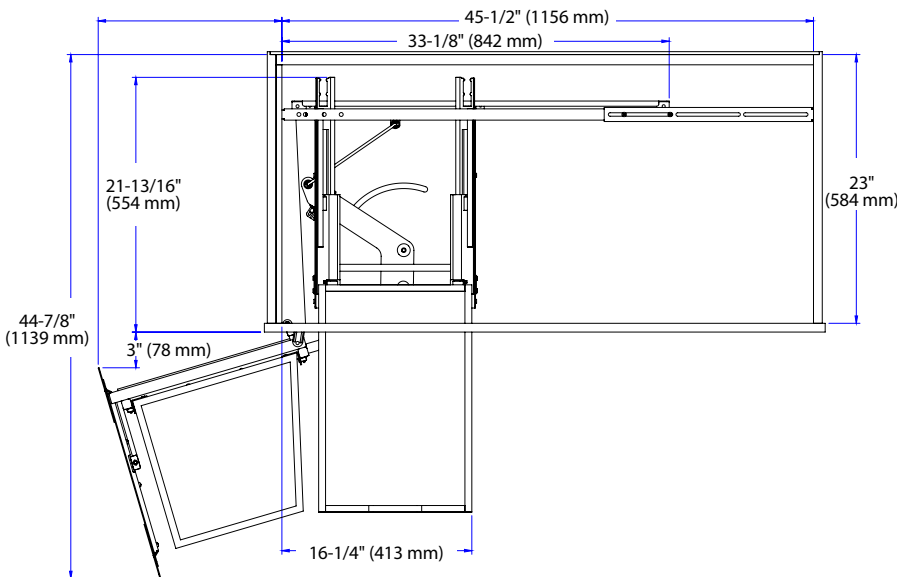

SCAN FOR PRICING!

PRODUCT #	SURFACE AREA
582-18*	775 sq. in.

MINIMUM CABINET HEIGHT
22" (559 mm)

\* 18-7/8" to 19-7/8" FULL ACCESS cabinet opening

**582-18-RMP**  
Two-Tier Blind Corner Organizer  
(Right Door for Blind Left Corner Cabinet Shown)

499-18-RWN

For video visit:  
[rev-a-shelf.com/videos](http://rev-a-shelf.com/videos)

**499-18-LWN**  
Two-Tier Organizer  
(Left 18" version shown)

**MINIMUM CABINET HEIGHT**

27" (686 mm)

**PRODUCT # SURFACE AREA**