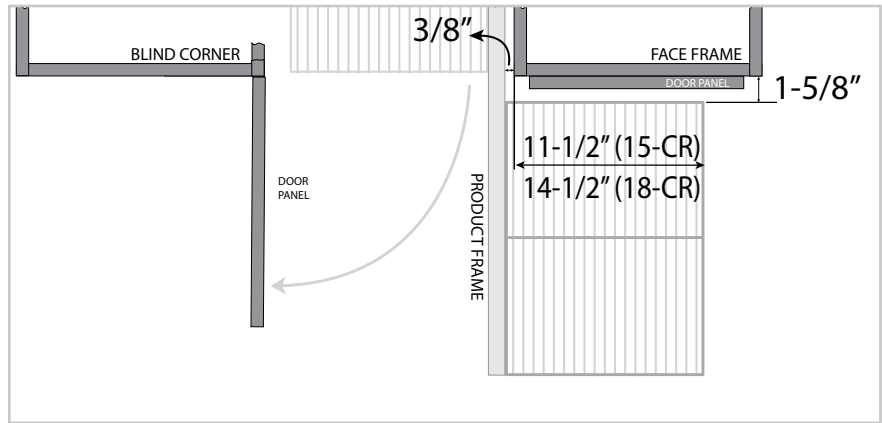

PRODUCT #	SURFACE AREA
53PSP3-15SC-**	194 in² per shelf
53PSP3-18SC-**	243 in² per shelf
53PSP-15SC-**	194 in² per shelf
53PSP-18SC-**	243 in² per shelf

Two-Tier Solid Bottom Blind Corner Optimizer - Non-Handed w/ Soft-Close

PRODUCT	DESCRIPTION	DIMS	MCO	CAB	FINISH	SLP
53PSP-15SC-FOG	Two-Tier Blind Corner Optimizer	26-1/4" (667 mm) W x 20-1/4" (514 mm) D x 21" (533 mm) H	15" (381 mm)	BC42	Orion Gray	$1188.85
53PSP-18SC-FOG	Two-Tier Blind Corner Optimizer	32-1/4" (819 mm) W x 20-1/4" (514 mm) D x 21" (533 mm) H	18" (457 mm)	BC45	Orion Gray	$1324.45

NOTE: ** Insert "MP" for Maple Shelf or "GR" for Gray Shelf

Two-Tier Solid Bottom Blind Corner Optimizer - Non-Handed w/ Soft-Close

PRODUCT	DESCRIPTION	DIMS	MCO	CAB	Maple	Gray
53PSP-15SC-**	Two-Tier Blind Corner Optimizer	26-1/4" (667 mm) W x 20-1/4" (514 mm) D x 21" (533 mm) H	15" (381 mm)	BC42	$1,134.50	$1,121.70
53PSP-18SC-**	Two-Tier Blind Corner Optimizer	32-1/4" (819 mm) W x 20-1/4" (514 mm) D x 21" (533 mm) H	18" (457 mm)	BC45	$1,197.70	$1,184.95

Three-Tier Solid Bottom Blind Corner Optimizer - Non-Handed w/ Soft-Close

53PSP3-15SC-**	Three-Tier Blind Corner Optimizer	26-1/4" (667 mm) W x 20-1/4" (514 mm) D x 24" (610 mm) H	15" (381 mm)	FHBC42	$1,388.50	$1,369.40
53PSP3-18SC-**	Three-Tier Blind Corner Optimizer	32-1/4" (819 mm) W x 20-1/4" (514 mm) D x 24" (610 mm) H	18" (457 mm)	FHBC45	$1,475.25	$1,456.10