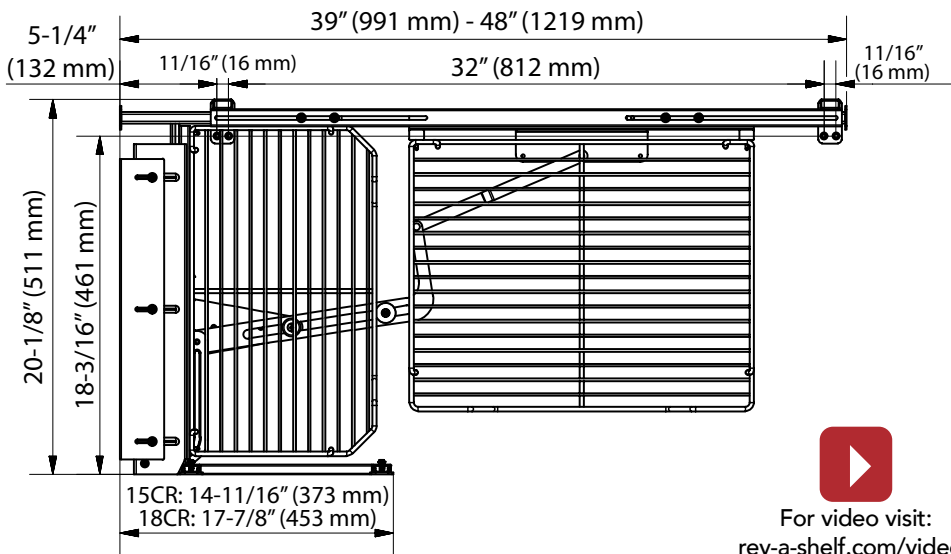

5707-15CR
Wire Bottom Two-Tier Blind Corner Optimizer
(15" version shown)

For video visit:
rev-a-shelf.com/videos

PRODUCT #	SURFACE AREA
5707-15CR	352 sq. in.
5707-18CR	456 sq. in.

MINIMUM CABINET HEIGHT
20-1/2" (521 mm)

Wire Bottom Two-Tier Blind Corner Organizer w/ Soft-Close

PRODUCT	DESCRIPTION	DIMS	MCO	CAB	FINISH	SLP
5707-15CR	Blind Corner Organizer for 15" Opening	See detailed specifications above in illustration	15" (381 mm)	BC42	Chrome	$1188.00
5707-18CR	Blind Corner Organizer for 18" Opening	See detailed specifications above in illustration	18" (457 mm)	BC45	Chrome	$1191.30