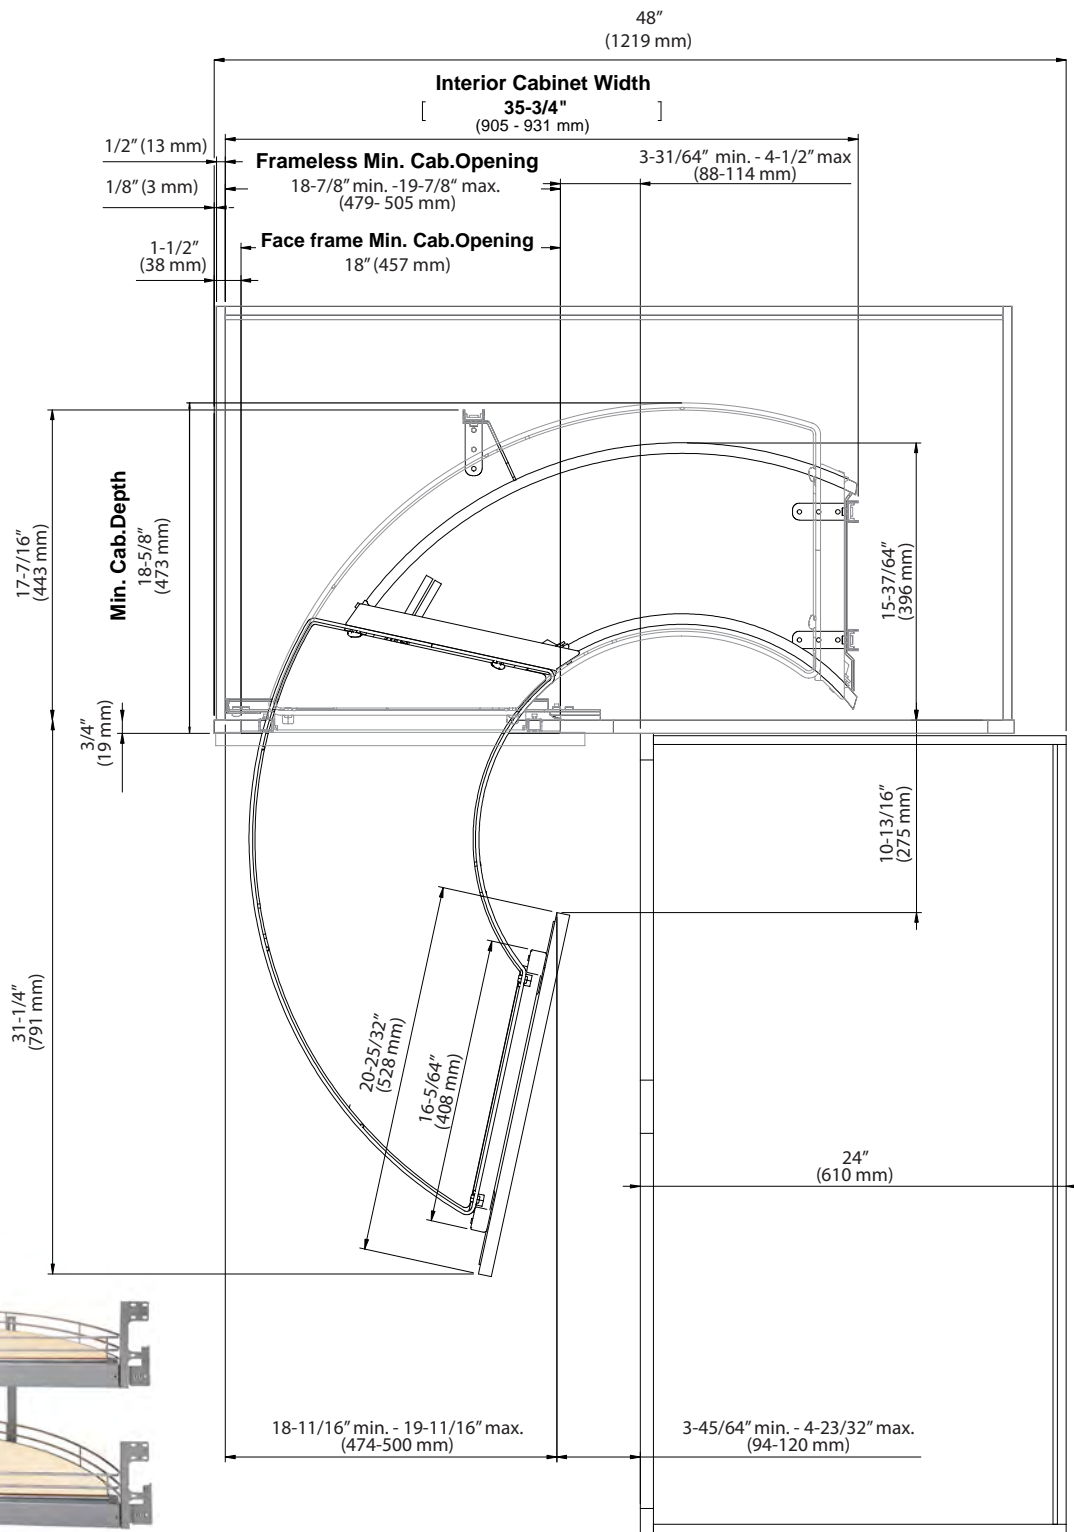

SCAN FOR PRICING!

PRODUCT #	SURFACE AREA
582-18*	775 sq. in.

MINIMUM CABINET HEIGHT
22" (559 mm)

* 18-7/8" to 19-7/8" FULL ACCESS cabinet opening

582-18-RMP
Two-Tier Blind Corner Organizer
(Right Door for Blind Left Corner Cabinet Shown)

Two-Tier Blind Corner

PRODUCT	DESCRIPTION	DIMS	MCO	MCO Inset	CAB	FINISH	SLP
582-18-RMP	Right Door Mount for Blind Left Corner Cabinet	See Drawing Above	18" (457 mm) - FF 18-7/8" (479 mm) - FL	See Illustration	BC45	Maple/Chrome	$1231.35
582-18-LMP	Left Door Mount for Blind Right Corner Cabinet	See Drawing Above	18" (457 mm) - FF 18-7/8" (479 mm) - FL	See Illustration	BC45	Maple/Chrome	$1231.35

Waste

Blind Corner

Sink

Base

Tall

Drawer

Wall

Vanity

Closet

Lazy Susan

Tresco